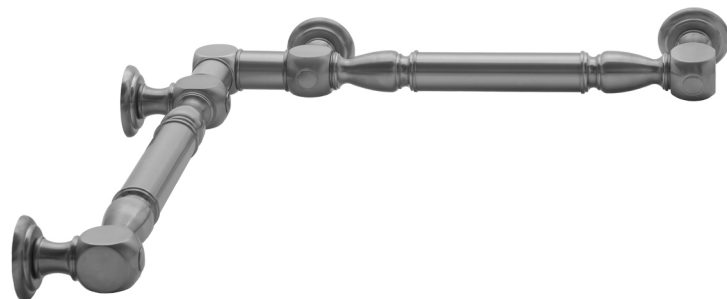

G20 12" x 32" Inside Corner Grab Bar

Model #: G20-12-32-IC-

FEATURES:

- ADA compliant when properly installed
- All brass construction, fully polished & plated
- All grab bars can be custom sized. Contact JACLO for pricing & availability
- Optional handshower sliders and toilet paper/wash cloth holders can be added only upon initial order
- Grab bars over 32" REQUIRE a middle post

SPECIFICATION DRAWING:

BRASS LUXURY GRAB BAR							
PART. #	DESCRIPTION	A	B	PART. #	DESCRIPTION	A	B
G20-12-12-IC	CENTER OF POST	12"	12"	G20-24-36-IC	CENTER OF POST	24"	36"
G20-12-16-IC	CENTER OF POST	12"	16"	G20-24-48-IC	CENTER OF POST	24"	48"
G20-12-24-IC	CENTER OF POST	12"	24"	G20-24-60-IC	CENTER OF POST	24"	60"
G20-12-32-IC	CENTER OF POST	12"	32"				
				G20-32-32-IC	CENTER OF POST	32"	32"
G20-12-36-IC	CENTER OF POST	12"	36"	G20-32-36-IC	CENTER OF POST	32"	36"
G20-12-48-IC	CENTER OF POST	12"	48"	G20-32-48-IC	CENTER OF POST	32"	48"
G20-12-60-IC	CENTER OF POST	12"	60"	G20-32-60-IC	CENTER OF POST	32"	60"
G20-16-16-IC	CENTER OF POST	16"	16"	G20-36-36-IC	CENTER OF POST	36"	36"
G20-16-24-IC	CENTER OF POST	16"	24"	G20-36-48-IC	CENTER OF POST	36"	48"
G20-16-32-IC	CENTER OF POST	16"	32"	G20-36-60-IC	CENTER OF POST	36"	60"
G20-16-36-IC	CENTER OF POST	16"	36"	G20-48-48-IC	CENTER OF POST	48"	48"
G20-16-48-IC	CENTER OF POST	16"	48"	G20-48-60-IC	CENTER OF POST	48"	60"
G20-16-60-IC	CENTER OF POST	16"	60"				
G20-24-24-IC	CENTER OF POST	24"	24"	G20-60-60-IC	CENTER OF POST	60"	60"
G20-24-32-IC	CENTER OF POST	24"	32"				