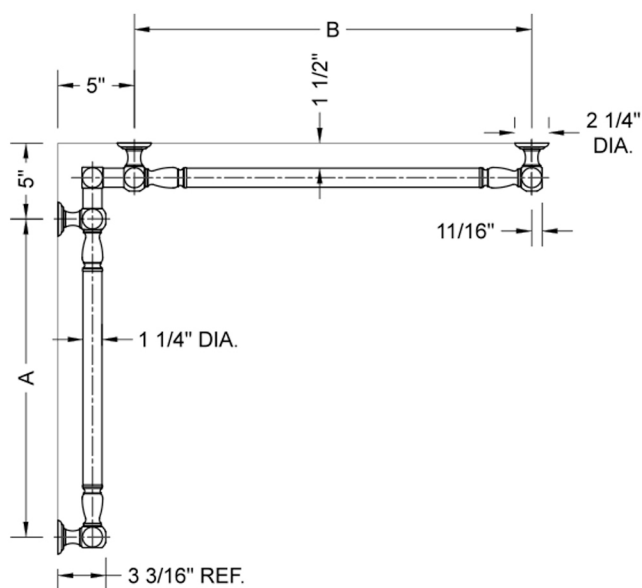

G20 12" x 32" Inside Corner Grab Bar

Model #: G20-12-32-IC-

FEATURES:

- ADA compliant when properly installed
- All brass construction, fully polished & plated
- All grab bars can be custom sized. Contact JACLO for pricing & availability
- Optional handshower sliders and toilet paper/wash cloth holders can be added only upon initial order
- Grab bars over 32" REQUIRE a middle post

SPECIFICATION DRAWING:

BRASS LUXURY GRAB BAR							
PART. #	DESCRIPTION	A	B	PART. #	DESCRIPTION	A	B
G20-12-12-IC	CENTER OF POST	12"	12"	G20-24-36-IC	CENTER OF POST	24"	36"
G20-12-16-IC	CENTER OF POST	12"	16"	G20-24-48-IC	CENTER OF POST	24"	48"
G20-12-24-IC	CENTER OF POST	12"	24"	G20-24-60-IC	CENTER OF POST	24"	60"
G20-12-32-IC	CENTER OF POST	12"	32"				
				G20-32-32-IC	CENTER OF POST	32"	32"
G20-12-36-IC	CENTER OF POST	12"	36"	G20-32-36-IC	CENTER OF POST	32"	36"
G20-12-48-IC	CENTER OF POST	12"	48"	G20-32-48-IC	CENTER OF POST	32"	48"
G20-12-60-IC	CENTER OF POST	12"	60"	G20-32-60-IC	CENTER OF POST	32"	60"
G20-16-16-IC	CENTER OF POST	16"	16"	G20-36-36-IC	CENTER OF POST	36"	36"
G20-16-24-IC	CENTER OF POST	16"	24"	G20-36-48-IC	CENTER OF POST	36"	48"
G20-16-32-IC	CENTER OF POST	16"	32"	G20-36-60-IC	CENTER OF POST	36"	60"
G20-16-36-IC	CENTER OF POST	16"	36"	G20-48-48-IC	CENTER OF POST	48"	48"
G20-16-48-IC	CENTER OF POST	16"	48"	G20-48-60-IC	CENTER OF POST	48"	60"
G20-16-60-IC	CENTER OF POST	16"	60"				
G20-24-24-IC	CENTER OF POST	24"	24"	G20-60-60-IC	CENTER OF POST	60"	60"
G20-24-32-IC	CENTER OF POST	24"	32"				