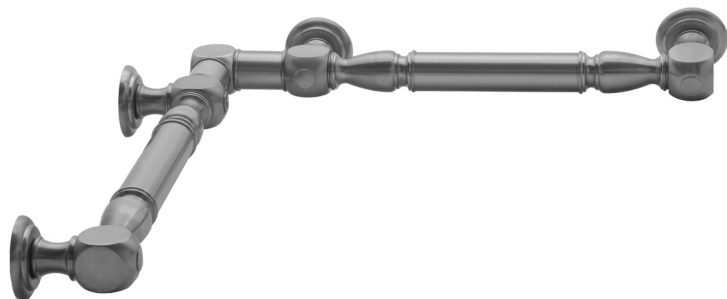

G20 12" x 24" Inside Corner Grab Bar

Model #: G20-12-24-IC-

FEATURES:

- ADA compliant when properly installed
- All brass construction, fully polished & plated
- All grab bars can be custom sized. Contact JACLO for pricing & availability
- Optional handshower sliders and toilet paper/wash cloth holders can be added only upon initial order
- Grab bars over 32" REQUIRE a middle post

SPECIFICATION DRAWING:

BRASS LUXURY GRAB BAR							
PART. #	DESCRIPTION	A	B	PART. #	DESCRIPTION	A	B
G20-12-12-IC	CENTER OF POST	12"	12"	G20-24-36-IC	CENTER OF POST	24"	36"
G20-12-16-IC	CENTER OF POST	12"	16"	G20-24-48-IC	CENTER OF POST	24"	48"
G20-12-24-IC	CENTER OF POST	12"	24"	G20-24-60-IC	CENTER OF POST	24"	60"
G20-12-32-IC	CENTER OF POST	12"	32"				
				G20-32-32-IC	CENTER OF POST	32"	32"
G20-12-36-IC	CENTER OF POST	12"	36"	G20-32-36-IC	CENTER OF POST	32"	36"
G20-12-48-IC	CENTER OF POST	12"	48"	G20-32-48-IC	CENTER OF POST	32"	48"
G20-12-60-IC	CENTER OF POST	12"	60"	G20-32-60-IC	CENTER OF POST	32"	60"
G20-16-16-IC	CENTER OF POST	16"	16"	G20-36-36-IC	CENTER OF POST	36"	36"
G20-16-24-IC	CENTER OF POST	16"	24"	G20-36-48-IC	CENTER OF POST	36"	48"
G20-16-32-IC	CENTER OF POST	16"	32"	G20-36-60-IC	CENTER OF POST	36"	60"
G20-16-36-IC	CENTER OF POST	16"	36"	G20-48-48-IC	CENTER OF POST	48"	48"
G20-16-48-IC	CENTER OF POST	16"	48"	G20-48-60-IC	CENTER OF POST	48"	60"
G20-16-60-IC	CENTER OF POST	16"	60"				
G20-24-24-IC	CENTER OF POST	24"	24"	G20-60-60-IC	CENTER OF POST	60"	60"
G20-24-32-IC	CENTER OF POST	24"	32"				