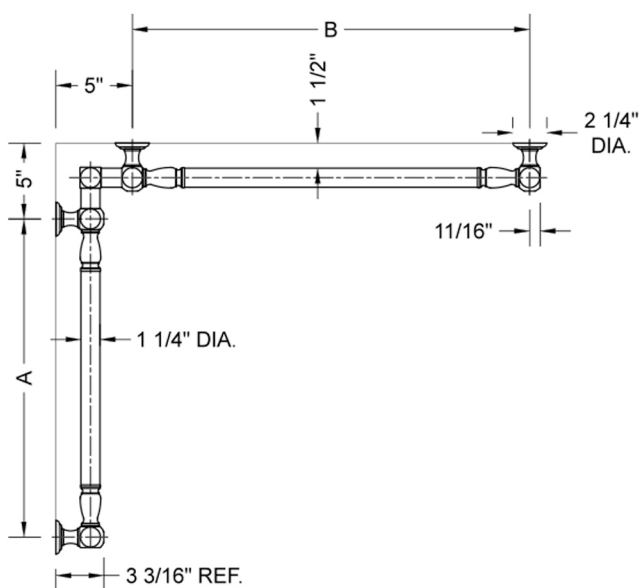

G20 12" x 24" Inside Corner Grab Bar

Model #: G20-12-24-IC-

FEATURES:

- ADA compliant when properly installed
- All brass construction, fully polished & plated
- All grab bars can be custom sized. Contact JACLO for pricing & availability
- Optional handshower sliders and toilet paper/wash cloth holders can be added only upon initial order
- Grab bars over 32" REQUIRE a middle post

SPECIFICATION DRAWING:

BRASS LUXURY GRAB BAR							
PART. #	DESCRIPTION	A	B	PART. #	DESCRIPTION	A	B
G20-12-12-IC	CENTER OF POST	12"	12"	G20-24-36-IC	CENTER OF POST	24"	36"
G20-12-16-IC	CENTER OF POST	12"	16"	G20-24-48-IC	CENTER OF POST	24"	48"
G20-12-24-IC	CENTER OF POST	12"	24"	G20-24-60-IC	CENTER OF POST	24"	60"
G20-12-32-IC	CENTER OF POST	12"	32"				
				G20-32-32-IC	CENTER OF POST	32"	32"
G20-12-36-IC	CENTER OF POST	12"	36"	G20-32-36-IC	CENTER OF POST	32"	36"
G20-12-48-IC	CENTER OF POST	12"	48"	G20-32-48-IC	CENTER OF POST	32"	48"
G20-12-60-IC	CENTER OF POST	12"	60"	G20-32-60-IC	CENTER OF POST	32"	60"
G20-16-16-IC	CENTER OF POST	16"	16"	G20-36-36-IC	CENTER OF POST	36"	36"
G20-16-24-IC	CENTER OF POST	16"	24"	G20-36-48-IC	CENTER OF POST	36"	48"
G20-16-32-IC	CENTER OF POST	16"	32"	G20-36-60-IC	CENTER OF POST	36"	60"
G20-16-36-IC	CENTER OF POST	16"	36"	G20-48-48-IC	CENTER OF POST	48"	48"
G20-16-48-IC	CENTER OF POST	16"	48"	G20-48-60-IC	CENTER OF POST	48"	60"
G20-16-60-IC	CENTER OF POST	16"	60"				
G20-24-24-IC	CENTER OF POST	24"	24"	G20-60-60-IC	CENTER OF POST	60"	60"
G20-24-32-IC	CENTER OF POST	24"	32"				