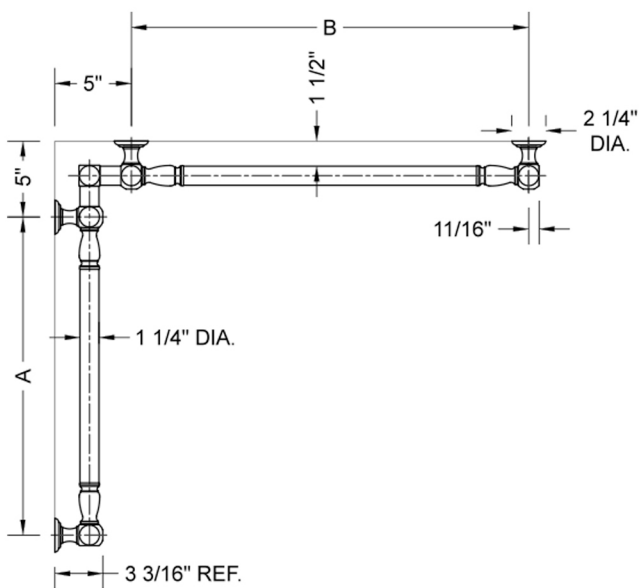

G20 12" x 16" Inside Corner Grab Bar

Model #: G20-12-16-IC-

FEATURES:

- ADA compliant when properly installed
- All brass construction, fully polished & plated
- All grab bars can be custom sized. Contact JACLO for pricing & availability
- Optional handshower sliders and toilet paper/wash cloth holders can be added only upon initial order
- Grab bars over 32" REQUIRE a middle post

SPECIFICATION DRAWING:

BRASS LUXURY GRAB BAR							
PART. #	DESCRIPTION	A	B	PART. #	DESCRIPTION	A	B
G20-12-12-IC	CENTER OF POST	12"	12"	G20-24-36-IC	CENTER OF POST	24"	36"
G20-12-16-IC	CENTER OF POST	12"	16"	G20-24-48-IC	CENTER OF POST	24"	48"
G20-12-24-IC	CENTER OF POST	12"	24"	G20-24-60-IC	CENTER OF POST	24"	60"
G20-12-32-IC	CENTER OF POST	12"	32"				
				G20-32-32-IC	CENTER OF POST	32"	32"
G20-12-36-IC	CENTER OF POST	12"	36"	G20-32-36-IC	CENTER OF POST	32"	36"
G20-12-48-IC	CENTER OF POST	12"	48"	G20-32-48-IC	CENTER OF POST	32"	48"
G20-12-60-IC	CENTER OF POST	12"	60"	G20-32-60-IC	CENTER OF POST	32"	60"
G20-16-16-IC	CENTER OF POST	16"	16"	G20-36-36-IC	CENTER OF POST	36"	36"
G20-16-24-IC	CENTER OF POST	16"	24"	G20-36-48-IC	CENTER OF POST	36"	48"
G20-16-32-IC	CENTER OF POST	16"	32"	G20-36-60-IC	CENTER OF POST	36"	60"
G20-16-36-IC	CENTER OF POST	16"	36"	G20-48-48-IC	CENTER OF POST	48"	48"
G20-16-48-IC	CENTER OF POST	16"	48"	G20-48-60-IC	CENTER OF POST	48"	60"
G20-16-60-IC	CENTER OF POST	16"	60"				
G20-24-24-IC	CENTER OF POST	24"	24"	G20-60-60-IC	CENTER OF POST	60"	60"
G20-24-32-IC	CENTER OF POST	24"	32"				