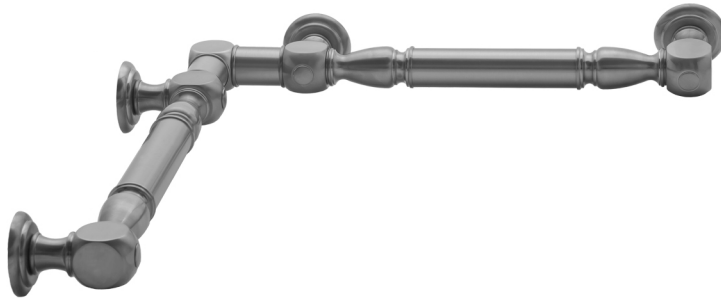

G20 12" x 16" Inside Corner Grab Bar

Model #: G20-12-16-IC-

FEATURES:

- ADA compliant when properly installed
- All brass construction, fully polished & plated
- All grab bars can be custom sized. Contact JACLO for pricing & availability
- Optional handshower sliders and toilet paper/wash cloth holders can be added only upon initial order
- Grab bars over 32" REQUIRE a middle post

SPECIFICATION DRAWING:

BRASS LUXURY GRAB BAR							
PART. #	DESCRIPTION	A	B	PART. #	DESCRIPTION	A	B
G20-12-12-IC	CENTER OF POST	12"	12"	G20-24-36-IC	CENTER OF POST	24"	36"
G20-12-16-IC	CENTER OF POST	12"	16"	G20-24-48-IC	CENTER OF POST	24"	48"
G20-12-24-IC	CENTER OF POST	12"	24"	G20-24-60-IC	CENTER OF POST	24"	60"
G20-12-32-IC	CENTER OF POST	12"	32"				
				G20-32-32-IC	CENTER OF POST	32"	32"
G20-12-36-IC	CENTER OF POST	12"	36"	G20-32-36-IC	CENTER OF POST	32"	36"
G20-12-48-IC	CENTER OF POST	12"	48"	G20-32-48-IC	CENTER OF POST	32"	48"
G20-12-60-IC	CENTER OF POST	12"	60"	G20-32-60-IC	CENTER OF POST	32"	60"
G20-16-16-IC	CENTER OF POST	16"	16"	G20-36-36-IC	CENTER OF POST	36"	36"
G20-16-24-IC	CENTER OF POST	16"	24"	G20-36-48-IC	CENTER OF POST	36"	48"
G20-16-32-IC	CENTER OF POST	16"	32"	G20-36-60-IC	CENTER OF POST	36"	60"
G20-16-36-IC	CENTER OF POST	16"	36"	G20-48-48-IC	CENTER OF POST	48"	48"
G20-16-48-IC	CENTER OF POST	16"	48"	G20-48-60-IC	CENTER OF POST	48"	60"
G20-16-60-IC	CENTER OF POST	16"	60"				
G20-24-24-IC	CENTER OF POST	24"	24"	G20-60-60-IC	CENTER OF POST	60"	60"
G20-24-32-IC	CENTER OF POST	24"	32"				