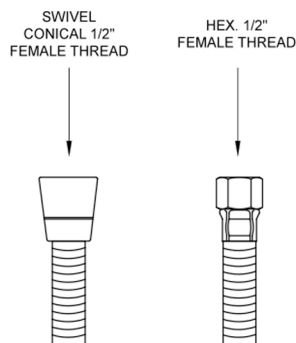

# 79" Swivel Double Spiral Brass Hose

**Model #: DSW-3079-**

### FEATURES:

- Double spiral brass handshower hose
- 1/2" Female threads
- Brass hex nut is on one end of the hose, and a brass conical nut to hold the handshower is on the other end
- Attach handshower to conical end of hose
- Swivel conical end nut eliminates kinks & twisting
- For luxury shower units

### SPECIFICATION DRAWING:

| DOUBLE SPIRAL BRASS HOSE |                              |        |
|--------------------------|------------------------------|--------|
| PART #                   | DESCRIPTION                  | LENGTH |
| DSW-3060                 | DOUBLE SPIRAL BRASS HOSE 60" | 60"    |
| DSW-3079                 | DOUBLE SPIRAL BRASS HOSE 79" | 79"    |