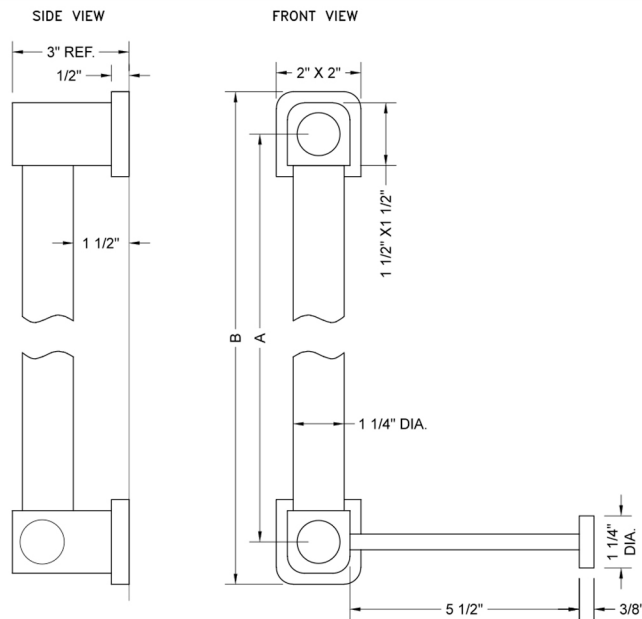

# Vertical Right Contemporary Grab Bar Toilet Paper or Wash Cloth Holder

**Model #: CNTPR90-**

## FEATURES:

- Toilet paper or wash cloth holder attachment for all luxury grab bars
- Toilet paper or wash cloth holder attachment is not intended & should not be used for weight bearing purposes
- All brass construction, fully polished & plated
- 90° right hand justified angle allows for horizontal or vertical mount

## SPECIFICATION DRAWING:

CONTEMPO LUXURY GRAB BAR 1 1/4"			
PART. #	SPECIFICS	A	B
CNTPR90-12	12" C TO C	12"	14"
CNTPR90-16	16" C TO C	16"	18"
CNTPR90-18	18" C TO C	18"	20"
CNTPR90-24	24" C TO C	24"	26"
CNTPR90-32	32" C TO C	32"	34"
CNTPR90-36	36" C TO C	36"	38"
CNTPR90-42	42" C TO C	42"	44"
CNTPR90-48	48" C TO C	48"	50"