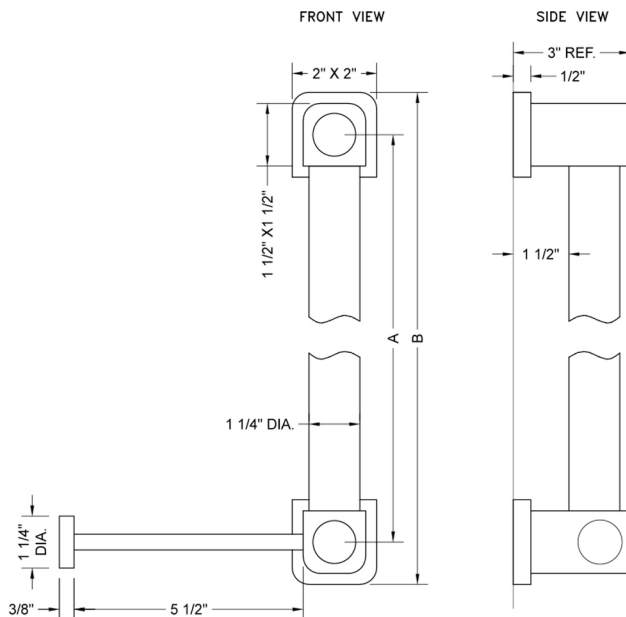

# Vertical Left Contemporary Grab Bar Toilet Paper or Wash Cloth Holder

**Model #: CNTPL90-**

### FEATURES:

- Toilet paper or wash cloth holder attachment for all luxury grab bars
- Toilet paper or wash cloth holder attachment is not intended & should not be used for weight bearing purposes
- All brass construction, fully polished & plated
- 90° right hand justified angle allows for horizontal or vertical mount

### SPECIFICATION DRAWING:

CONTEMPO LUXURY GRAB BAR 1 1/4"			
PART. #	SPECIFICS	A	B
CNTPL90-12	12" C TO C	12"	14"
CNTPL90-16	16" C TO C	16"	18"
CNTPL90-18	18" C TO C	18"	20"
CNTPL90-24	24" C TO C	24"	26"
CNTPL90-32	32" C TO C	32"	34"
CNTPL90-36	36" C TO C	36"	38"
CNTPL90-42	42" C TO C	42"	44"
CNTPL90-48	48" C TO C	48"	50"