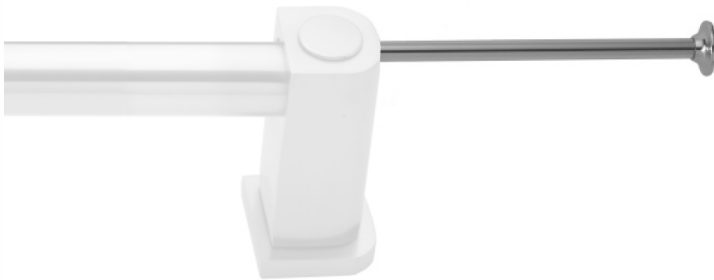

# Horizontal Contemporary Grab Bar Toilet Paper or Wash Cloth Holder

**Model #: CNTP180-**

**FEATURES:**

- Toilet paper or wash cloth holder attachment for all luxury grab bars
- Toilet paper or wash cloth holder attachment is not intended & should not be used for weight bearing purposes
- All brass construction, fully polished & plated
- Straight design allows for horizontal or vertical mount

**AVAILABLE FINISHES:**

Polished Chrome (PCH)	Satin Chrome (SC)	Bronze Umber (BU)
Satin Nickel (SN)	Pewter (PEW)	Caramel Bronze (CB)
Polished Nickel (PN)	Antique Brass (AB)	Antique Copper (ACU)
Oil-Rubbed Bronze (ORB)	Polished Brass (PB)	Polished Copper (PCU)
Vintage Bronze (VB)	Satin Brass (SB)	Matte Black (MBK)
Satin Gold (SG)	Polished Gold (PG)	Black Nickel (BKN)
Bombay Gold (BG)	Jewelers Gold (JG)	Europa Bronze (EB)
White (WH)	Sedona Beige (SDB)	Tristan Brass (TB)
Unlacquered Brass (ULB)	Satin Cooper (SCU)	

**SPECIFICATION DRAWING:**

CONTEMPO LUXURY GRAB BAR 1 1/4"			
PART. #	SPECIFICS	A	B
CNTP180-12	12" C TO C	12"	14"
CNTP180-16	16" C TO C	16"	18"
CNTP180-18	18" C TO C	18"	20"
CNTP180-24	24" C TO C	24"	26"
CNTP180-32	32" C TO C	32"	34"
CNTP180-36	36" C TO C	36"	38"
CNTP180-42	42" C TO C	42"	44"
CNTP180-48	48" C TO C	48"	50"