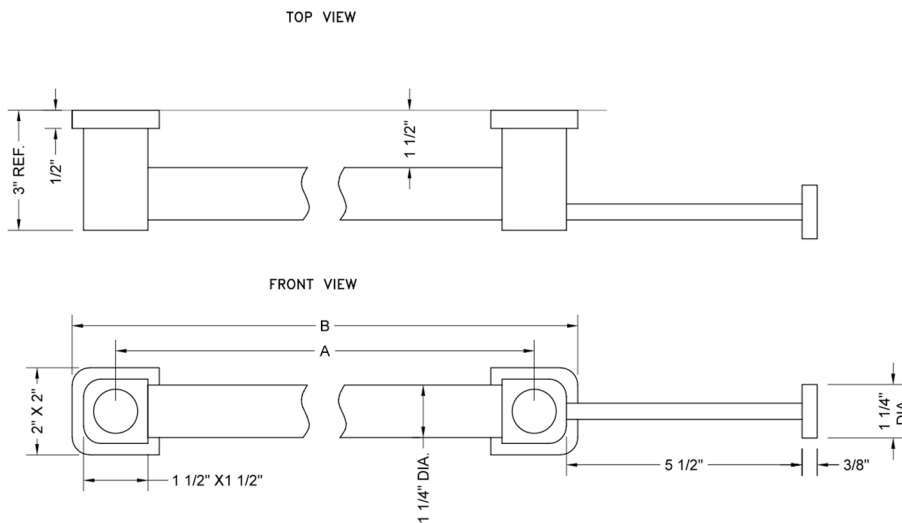

# Horizontal Contemporary Grab Bar Toilet Paper or Wash Cloth Holder

**Model #: CNTP180-**

**FEATURES:**

- Toilet paper or wash cloth holder attachment for all luxury grab bars
- Toilet paper or wash cloth holder attachment is not intended & should not be used for weight bearing purposes
- All brass construction, fully polished & plated
- Straight design allows for horizontal or vertical mount

**SPECIFICATION DRAWING:**

CONTEMPO LUXURY GRAB BAR 1 1/4"			
PART. #	SPECIFICS	A	B
CNTP180-12	12" C TO C	12"	14"
CNTP180-16	16" C TO C	16"	18"
CNTP180-18	18" C TO C	18"	20"
CNTP180-24	24" C TO C	24"	26"
CNTP180-32	32" C TO C	32"	34"
CNTP180-36	36" C TO C	36"	38"
CNTP180-42	42" C TO C	42"	44"
CNTP180-48	48" C TO C	48"	50"