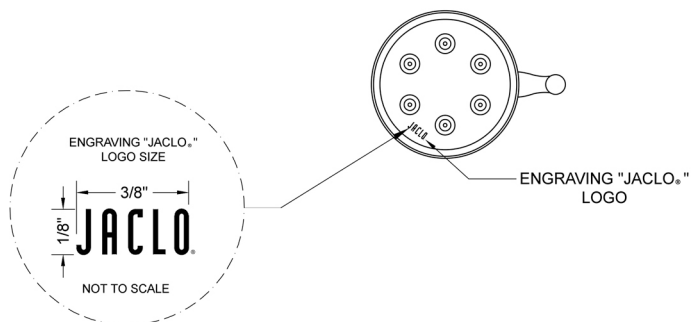

SPECIFICATION DRAWING:

SPRAY PATTERNS:

COMPLIANCES:

CEC

Complies with: ASME A112.18.1-2012/CSA B125.1-12