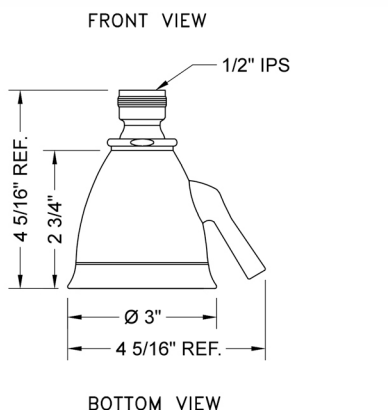

SPECIFICATION DRAWING:

SPRAY PATTERNS:

COMPLIANCES:

CEC

Complies with: ASME A112.18.1-2012/CSA B125.1-12