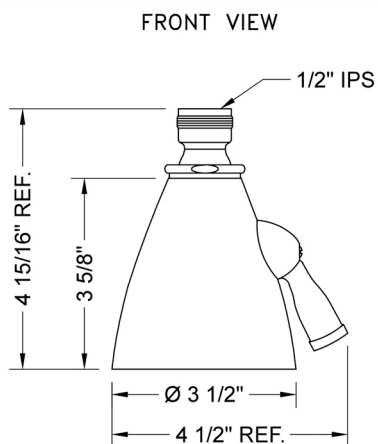

SPECIFICATION DRAWING: