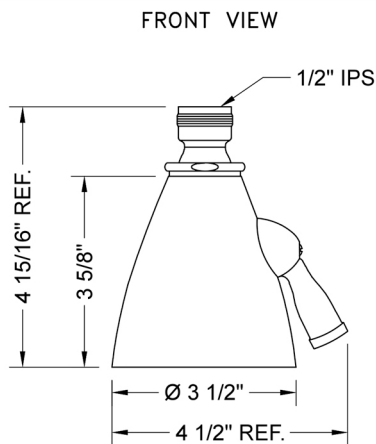

SPECIFICATION DRAWING:

SPRAY PATTERNS:

COMPLIANCES:

CEC

Complies with: ASME A112.18.1-2012/CSA B125.1-12