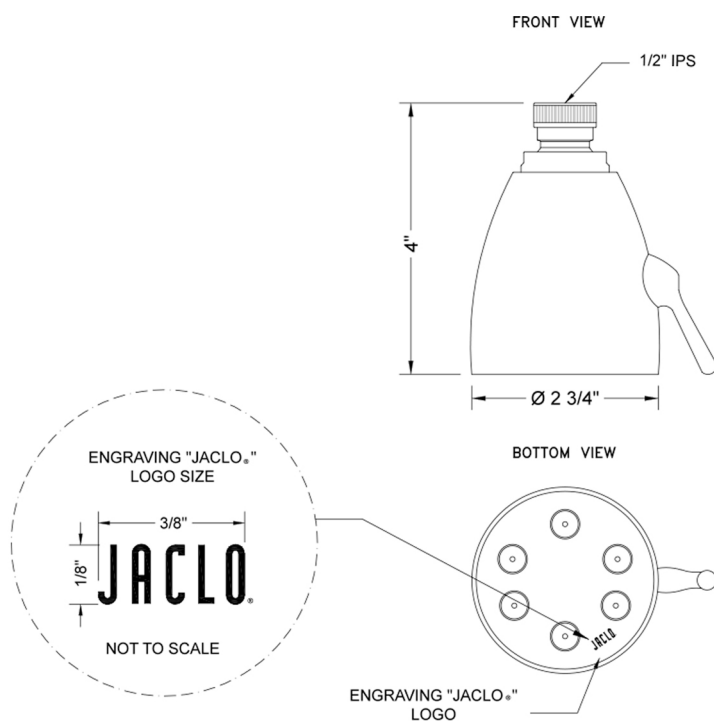

SPECIFICATION DRAWING:

SPRAY PATTERNS:

COMPLIANCES:

CEC

Complies with: ASME A112.18.1-2012/CSA B125.1-12