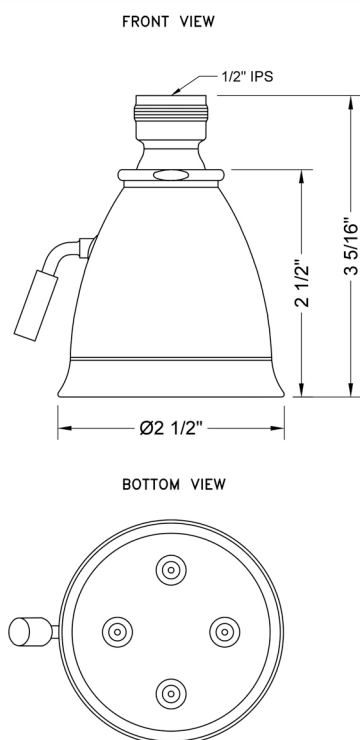

SPECIFICATION DRAWING:

SPRAY PATTERNS:

COMPLIANCES:

CEC

Complies with: ASME A112.18.1-2012/CSA B125.1-12