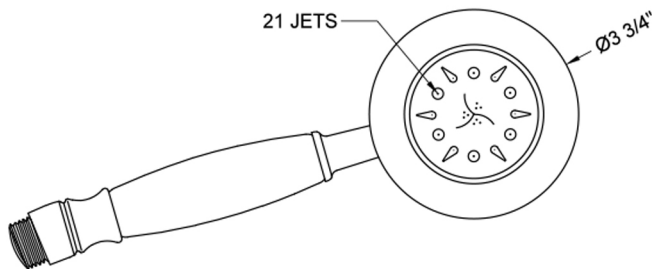

Dania Handshower - 2.0 GPM

Model #: B288-2.0-

FEATURES:

- All brass construction
- 5 function handshower
- 1/2" IPS male threads
- Ergonomically well balanced for comfortable grip

AVAILABLE FINISHES:

Polished Chrome (PCH)	Satin Chrome (SC)	Bronze Umber (BU)
Satin Nickel (SN)	Pewter (PEW)	Caramel Bronze (CB)
Polished Nickel (PN)	Antique Brass (AB)	Antique Copper (ACU)
Oil-Rubbed Bronze (ORB)	Polished Brass (PB)	Polished Copper (PCU)
Vintage Bronze (VB)	Satin Brass (SB)	Matte Black (MBK)
Satin Gold (SG)	Polished Gold (PG)	Black Nickel (BKN)
Satin Cooper (SCU)		

SPECIFICATION DRAWING:

SPRAY PATTERNS:

COMPLIANCES:

CEC

Complies with: ASME A112.18.1-2012/CSA B125.1-12