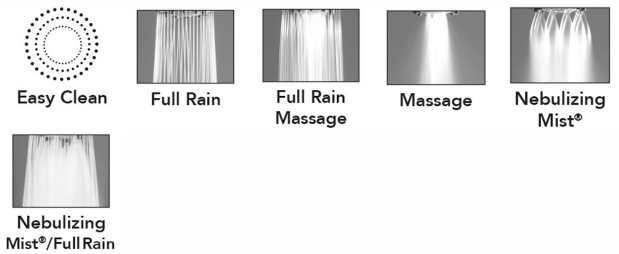

SPRAY PATTERNS:

COMPLIANCES:

CEC

Complies with: ASME A112.18.1-2012/CSA B125.1-12