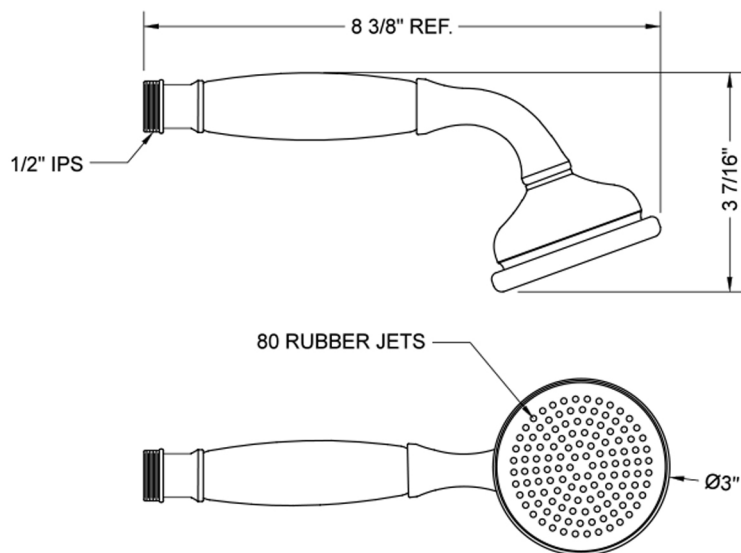

SPECIFICATION DRAWING:

SPRAY PATTERNS:

COMPLIANCES:

CEC

Complies with: ASME A112.18.1-2012/CSA B125.1-12