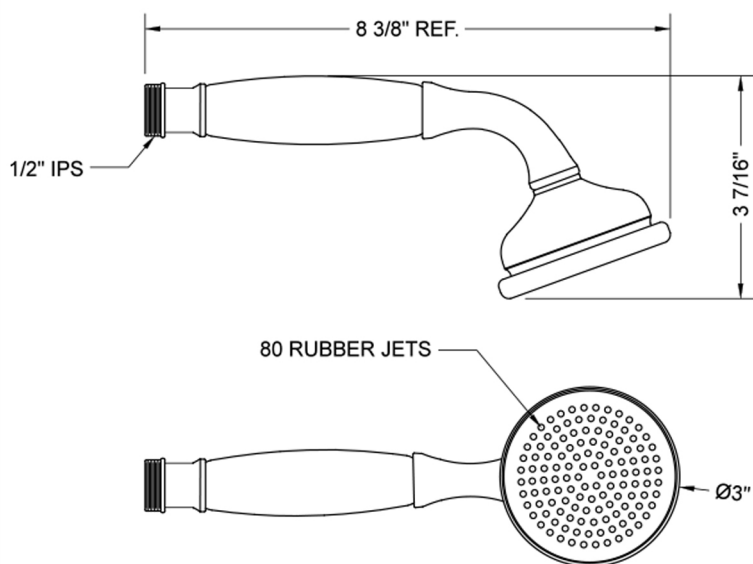

Sunburst Handshower- 2.0 GPM

Model #: B200-2.0-

FEATURES:

- Brass single function handshower
- 1/2" IPS male threads
- Removable white protective rings included (non functional)
- Comfortable balanced feel
- Traditional decorative design
- White ABS handle cover

SPECIFICATION DRAWING:

SPRAY PATTERNS:

COMPLIANCES:

CEC

Complies with: ASME A112.18.1-2012/CSA B125.1-12