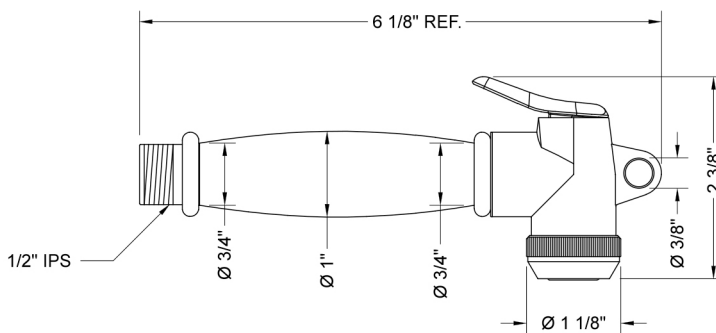

SPRAY PATTERNS: