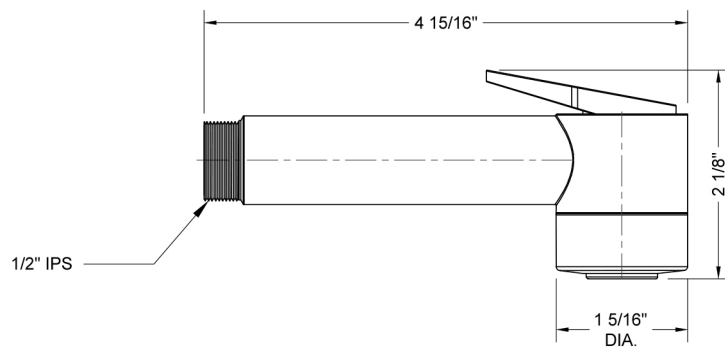

SPRAY PATTERNS:

COMPLIANCES:

Complies with: ASME A112.18.1-2012/CSA B125.1-12