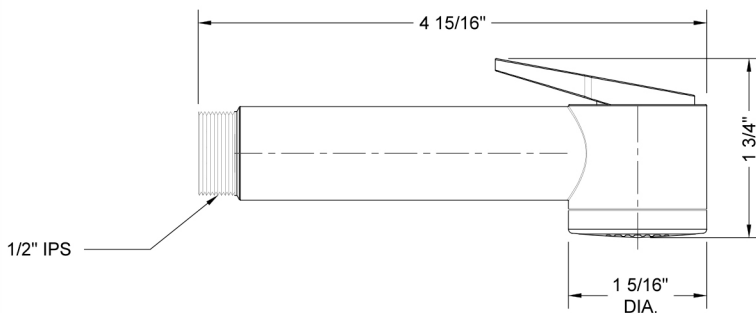

COMPLIANCES:

CEC

Complies with: ASME A112.18.1-2012/CSA B125.1-12