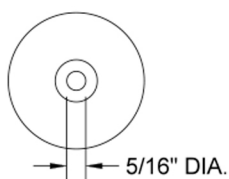

Cranford Escutcheon

Model #: B-06-

FEATURES:

- All brass escutcheon
- Replacement for Cranford Collection, faucet, shower & roman tub trims

AVAILABLE FINISHES:

Polished Chrome (PCH)	Satin Chrome (SC)	Bronze Umber (BU)
Satin Nickel (SN)	Pewter (PEW)	Caramel Bronze (CB)
Polished Nickel (PN)	Antique Brass (AB)	Antique Copper (ACU)
Oil-Rubbed Bronze (ORB)	Polished Brass (PB)	Polished Copper (PCU)
Vintage Bronze (VB)	Satin Brass (SB)	Matte Black (MBK)
Satin Gold (SG)	Polished Gold (PG)	Black Nickel (BKN)
Bombay Gold (BG)	Jewelers Gold (JG)	Europa Bronze (EB)
White (WH)	Sedona Beige (SDB)	Tristan Brass (TB)
Unlacquered Brass (ULB)	Satin Cooper (SCU)	

SPECIFICATION DRAWING:

TOP VIEW

FRONT VIEW