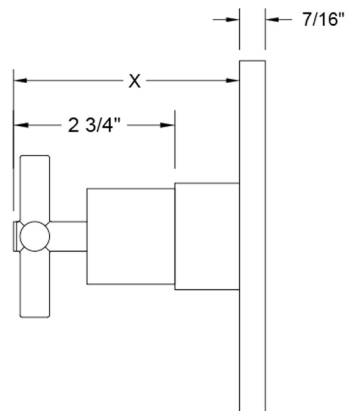

Square Plate with Slim Cross Trim for Pressure Balance Cycling Valve (J-CSV)

Model #: A563-TRIM-

FEATURES:

- All brass construction
- Rotating the handle counter clockwise turns on the water & controls the water temperature
- Requires rough valve J-CSV.

SPECIFICATION DRAWING:

FRONT VIEW

SIDE VIEW

X Varies With Install