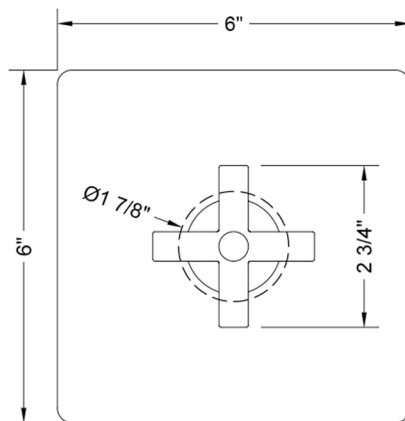

Square Plate with Slim Cross Trim for Pressure Balance Cycling Valve (J-CSV)

Model #: A563-TRIM-

FEATURES:

- All brass construction
- Rotating the handle counter clockwise turns on the water & controls the water temperature
- Requires rough valve J-CSV.

SPECIFICATION DRAWING:

FRONT VIEW

SIDE VIEW

X Varies With Install