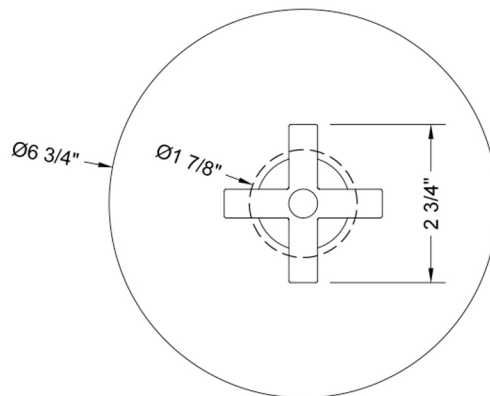

Round Plate with Slim Cross Trim for Pressure Balance Cycling Valve (J-CSV)

Model #: A562-TRIM-

FEATURES:

- All brass construction
- Rotating the handle counter clockwise turns on the water & controls the water temperature
- Requires rough valve J-CSV

SPECIFICATION DRAWING:

FRONT VIEW

SIDE VIEW

X Varies With Install