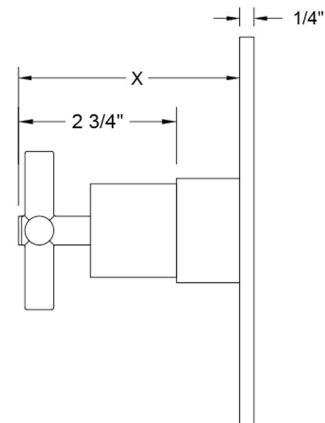

Round Plate with Slim Cross Trim for Pressure Balance Cycling Valve (J-CSV)

Model #: A562-TRIM-

FEATURES:

- All brass construction
- Rotating the handle counter clockwise turns on the water & controls the water temperature
- Requires rough valve J-CSV

SPECIFICATION DRAWING:

FRONT VIEW

SIDE VIEW

X Varies With Install