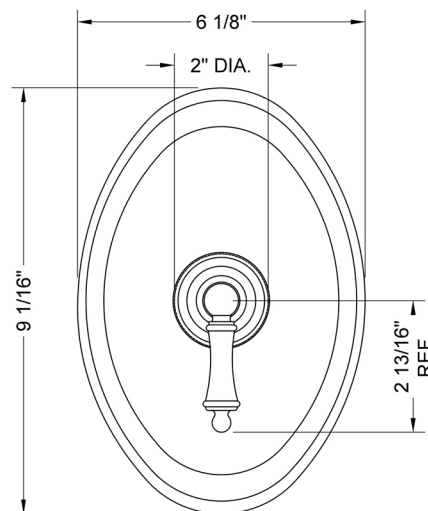

Oval Plate With Ball Lever Trim For Pressure Balance Cycling Valve (J-CSV)

Model #: A499-TRIM-

FEATURES:

- All brass construction
- Rotating the handle counter clockwise turns on the water & controls the water temperature
- Requires rough valve J-CSV
- Lever trim is ADA compliant

SPECIFICATION DRAWING:

FRONT VIEW

COMPLIANCES: