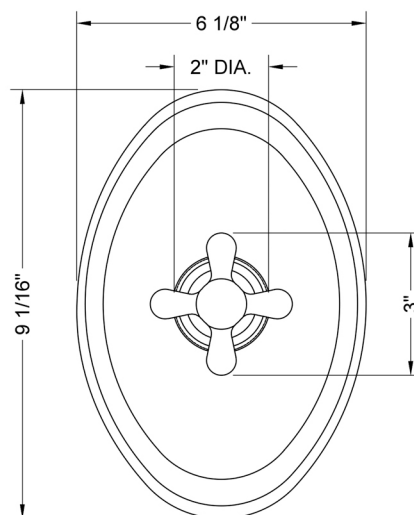

Oval Plate With Standard Cross Handle Trim For Pressure Balance Cycling Valve (J-CSV)

Model #: A498-TRIM-

FEATURES:

- All brass construction
- Rotating the handle counter clockwise turns on the water & controls the water temperature
- Requires rough valve J-CSV

SPECIFICATION DRAWING:

FRONT VIEW

COMPLIANCES: