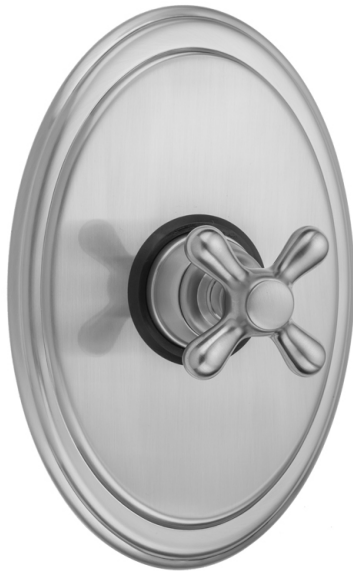

Oval Plate With Standard Cross Handle Trim For Pressure Balance Cycling Valve (J-CSV)

Model #: A498-TRIM-

FEATURES:

- All brass construction
- Rotating the handle counter clockwise turns on the water & controls the water temperature
- Requires rough valve J-CSV

AVAILABLE FINISHES:

Polished Chrome (PCH)	Satin Chrome (SC)	Bronze Umber (BU)
Satin Nickel (SN)	Pewter (PEW)	Caramel Bronze (CB)
Polished Nickel (PN)	Antique Brass (AB)	Antique Copper (ACU)
Oil-Rubbed Bronze (ORB)	Polished Brass (PB)	Polished Copper (PCU)
Vintage Bronze (VB)	Satin Brass (SB)	Matte Black (MBK)
Satin Gold (SG)	Polished Gold (PG)	Black Nickel (BKN)
Bombay Gold (BG)	Jewelers Gold (JG)	Europa Bronze (EB)
White (WH)	Sedona Beige (SDB)	Tristan Brass (TB)
Unlacquered Brass (ULB)	Satin Cooper (SCU)	