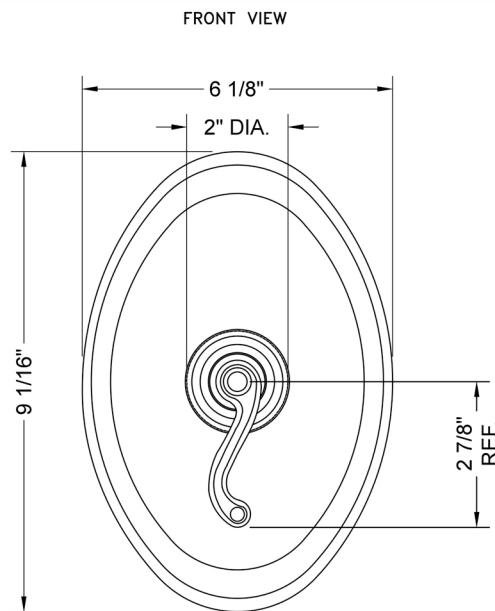

# Oval Plate With Ribbon Lever Trim For Pressure Balance Cycling Valve (J-CSV)

**Model #: A497-TRIM-**

## FEATURES:

- All brass construction
- Rotating the handle counter clockwise turns on the water & controls the water temperature
- Requires rough valve J-CSV
- Lever trim is ADA compliant

## SPECIFICATION DRAWING: