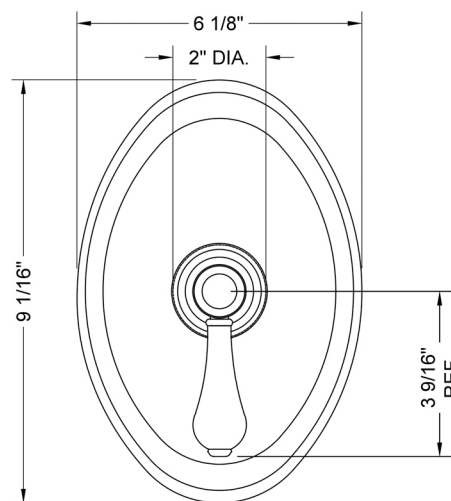

# Oval Plate With Regency Lever Trim For Pressure Balance Cycling Valve (J-CSV)

**Model #: A496-TRIM-**

## FEATURES:

- All brass construction
- Rotating the handle counter clockwise turns on the water & controls the water temperature
- Requires rough valve J-CSV
- Lever trim is ADA compliant

## SPECIFICATION DRAWING:

FRONT VIEW