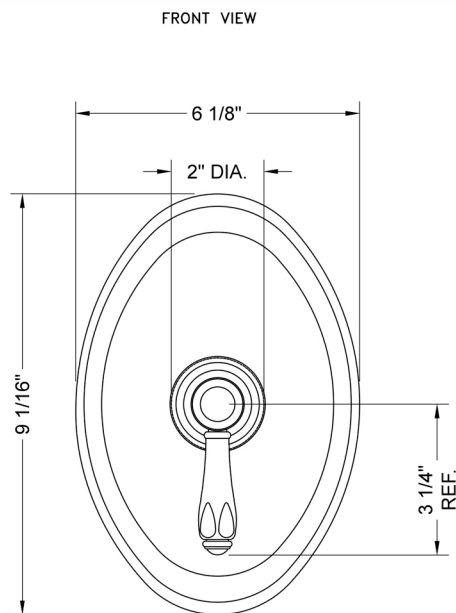

# Oval Plate With Smooth Lever Trim For Pressure Balance Cycling Valve (J-CSV)

**Model #: A494-TRIM-**

## FEATURES:

- All brass construction
- Rotating the handle counter clockwise turns on the water & controls the water temperature
- Requires rough valve J-CSV
- Lever trim is ADA compliant

## SPECIFICATION DRAWING: