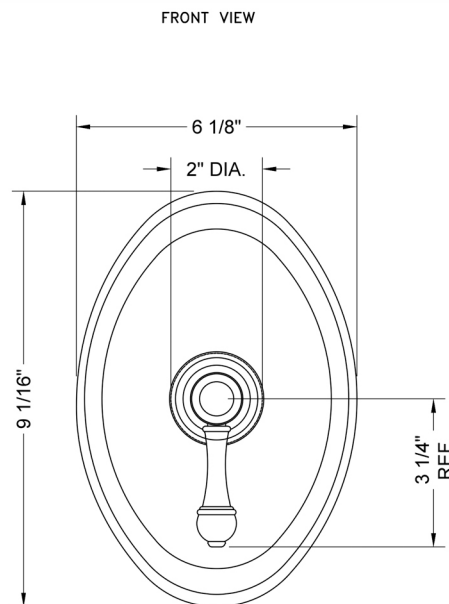

SPECIFICATION DRAWING: