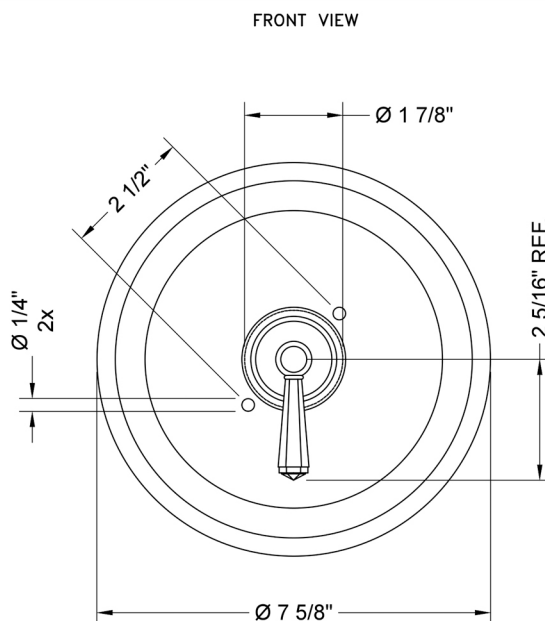

SPECIFICATION DRAWING: