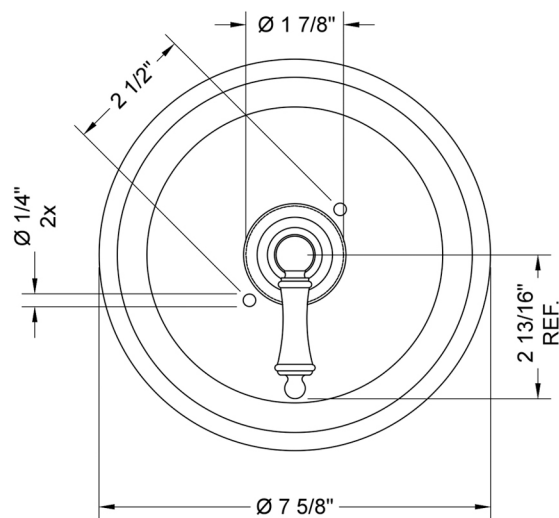

# Round Step Plate With Ball Lever Trim For Pressure Balance Cycling Valve (J-CSV)

**Model #: A469-TRIM-**

## FEATURES:

- All brass construction
- Rotating the handle counter clockwise turns on the water & controls the water temperature
- Requires rough valve J-CSV
- Lever trim is ADA compliant

## SPECIFICATION DRAWING:

FRONT VIEW