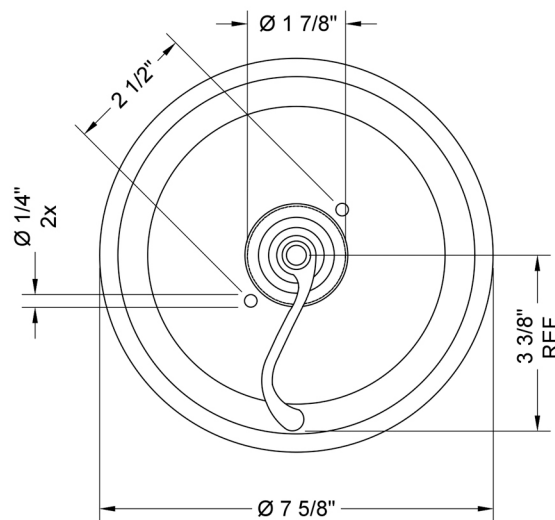

Round Step Plate With Ribbon Lever Trim For Pressure Balance Cycling Valve (J-CSV)

Model #: A467-TRIM-

FEATURES:

- All brass construction
- Rotating the handle counter clockwise turns on the water & controls the water temperature
- Requires rough valve J-CSV
- Lever trim is ADA compliant

SPECIFICATION DRAWING:

FRONT VIEW

COMPLIANCES: