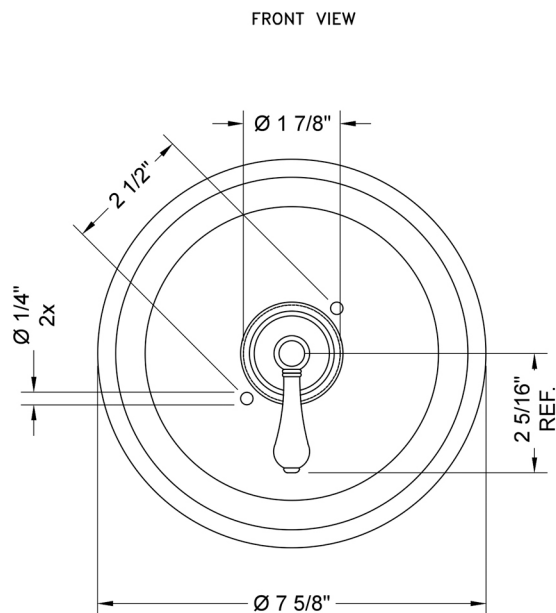

SPECIFICATION DRAWING: