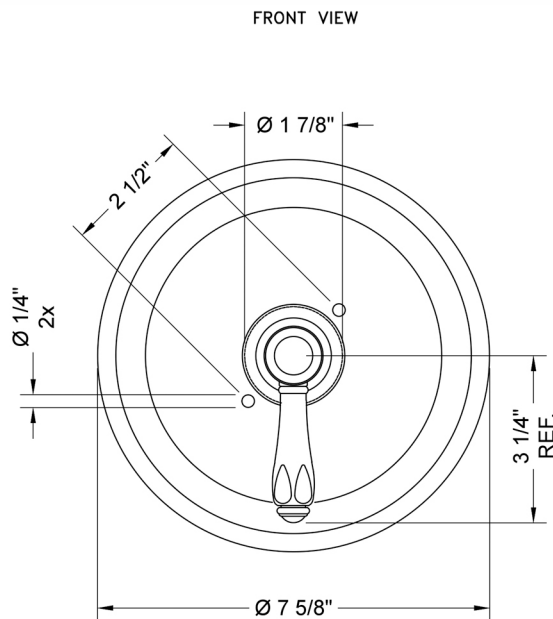

SPECIFICATION DRAWING: