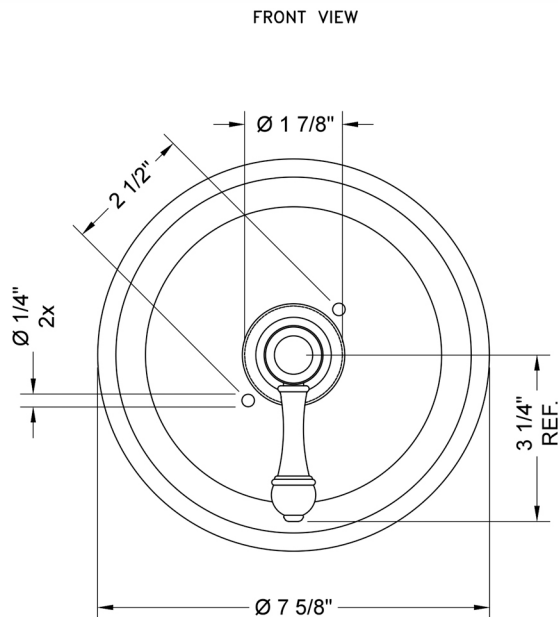

SPECIFICATION DRAWING: