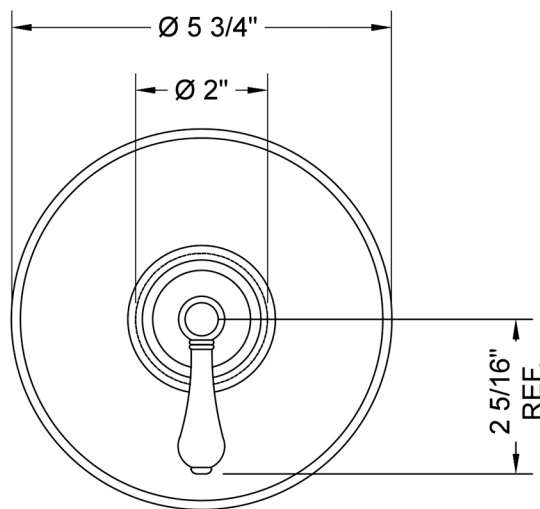

SPECIFICATION DRAWING:

FRONT VIEW