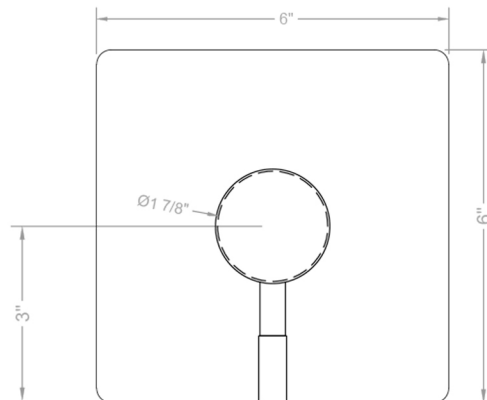

Square Plate With Contempo Round Lever Trim For Pressure Balance Cycling Valve (J-CSV)

Model #: A446-TRIM-

FEATURES:

- All brass construction
- Rotating the handle counter clockwise turns on the water & controls the water temperature
- Requires rough valve J-CSV
- Lever trim is ADA compliant

SPECIFICATION DRAWING:

FRONT VIEW

SIDE VIEW

X Varies With Install

COMPLIANCES: