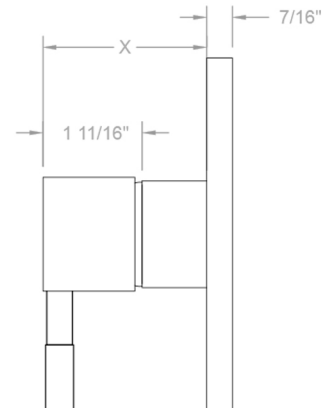

Square Plate With Contempo Round Lever Trim For Pressure Balance Cycling Valve (J-CSV)

Model #: A446-TRIM-

FEATURES:

- All brass construction
- Rotating the handle counter clockwise turns on the water & controls the water temperature
- Requires rough valve J-CSV
- Lever trim is ADA compliant

SPECIFICATION DRAWING:

FRONT VIEW

SIDE VIEW

X Varies With Install

COMPLIANCES: