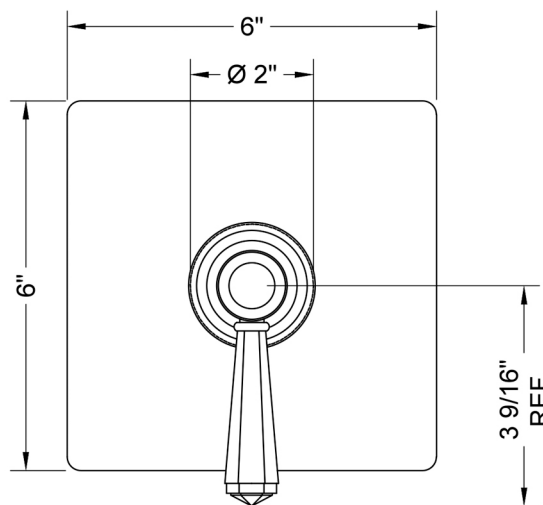

SPECIFICATION DRAWING:

FRONT VIEW