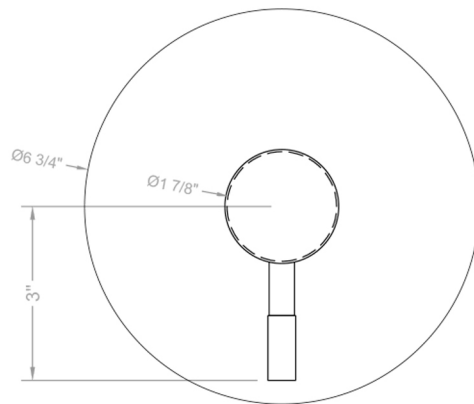

Round Plate With Contempo Round Lever Trim For Pressure Balance Cycling Valve (J-CSV)

Model #: A426-TRIM-

FEATURES:

- All brass construction
- Rotating the handle counter clockwise turns on the water & controls the water temperature
- Requires rough valve J-CSV
- Lever trim is ADA compliant

SPECIFICATION DRAWING:

FRONT VIEW

SIDE VIEW

X Varies With Install

COMPLIANCES: