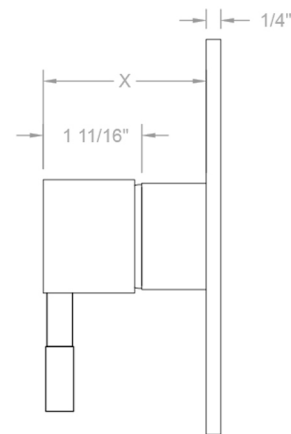

Round Plate With Contempo Round Lever Trim For Pressure Balance Cycling Valve (J-CSV)

Model #: A426-TRIM-

FEATURES:

- All brass construction
- Rotating the handle counter clockwise turns on the water & controls the water temperature
- Requires rough valve J-CSV
- Lever trim is ADA compliant

SPECIFICATION DRAWING:

FRONT VIEW

SIDE VIEW

X Varies With Install

COMPLIANCES: