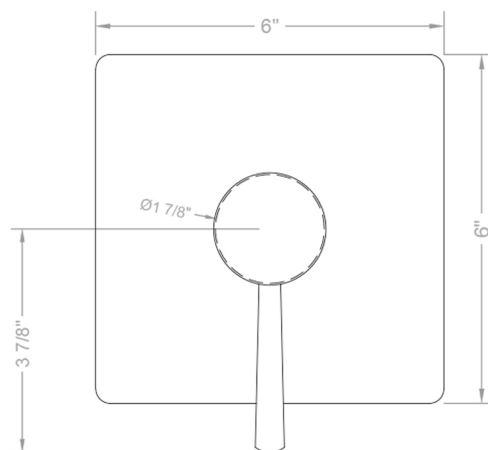

Square Plate With Round Contempo Lever Trim For Pressure Balance Valve (J-PBV)

Model #: A368-TRIM-

FEATURES:

- All brass construction
- Moving lever up and down controls the volume of water and turns water on and off
- Rotating the handle left and right controls the water temperature
- Requires rough valve J-PBV
- Lever trim is ADA compliant

SPECIFICATION DRAWING:

FRONT VIEW

SIDE VIEW

X Varies With Install