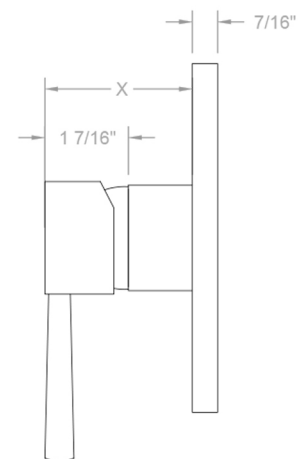

Square Plate With Round Contempo Lever Trim For Pressure Balance Valve (J-PBV)

Model #: A368-TRIM-

FEATURES:

- All brass construction
- Moving lever up and down controls the volume of water and turns water on and off
- Rotating the handle left and right controls the water temperature
- Requires rough valve J-PBV
- Lever trim is ADA compliant

SPECIFICATION DRAWING:

FRONT VIEW

SIDE VIEW

X Varies With Install