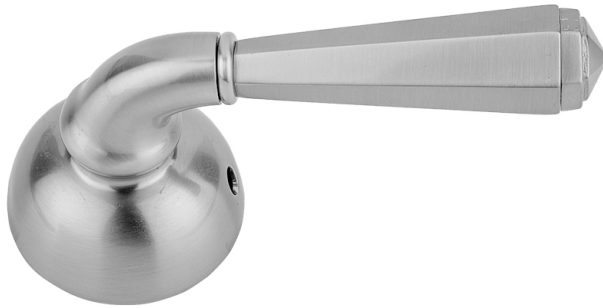

# Westfield/Astor Handle Replacement for J-PBV & J-DIV-PBV Valve Plates

**Model #: A285-H-**

## FEATURES:

- Westfield and Astor replacement handle for J-PBV & J-DIV-PBV valve plates