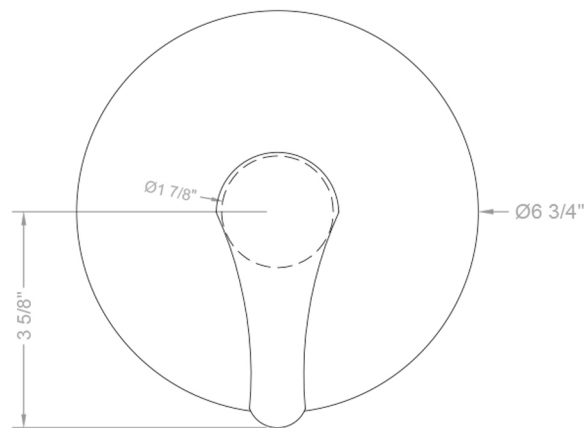

Round Plate With Flat Lever Trim For Pressure Balance Valve (J-PBV)

Model #: A256-TRIM-

FEATURES:

- All brass construction
- Moving lever up and down controls the volume of water and turns water on and off
- Rotating the handle left and right controls the water temperature
- Requires rough valve J-PBV
- Lever trim is ADA compliant

AVAILABLE FINISHES:

N/A

SPECIFICATION DRAWING:

FRONT VIEW

SIDE VIEW

X Varies With Install