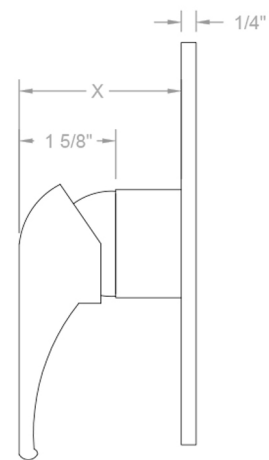

Round Plate With Flat Lever Trim For Pressure Balance Valve (J-PBV)

Model #: A256-TRIM-

FEATURES:

- All brass construction
- Moving lever up and down controls the volume of water and turns water on and off
- Rotating the handle left and right controls the water temperature
- Requires rough valve J-PBV
- Lever trim is ADA compliant

AVAILABLE FINISHES:

N/A

SPECIFICATION DRAWING:

FRONT VIEW

SIDE VIEW

X Varies With Install