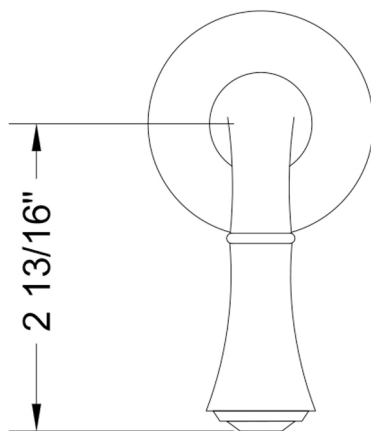

Traditional Handle Replacement for J-PBV & J-DIV-PBV Valve Plates

Model #: A248-H-

FEATURES:

- Traditional replacement handle for J-PBV & J-DIV-PBV valve plates

AVAILABLE FINISHES:

Polished Chrome (PCH)	Satin Chrome (SC)	Bronze Umber (BU)
Satin Nickel (SN)	Pewter (PEW)	Caramel Bronze (CB)
Polished Nickel (PN)	Antique Brass (AB)	Antique Copper (ACU)
Oil-Rubbed Bronze (ORB)	Polished Brass (PB)	Polished Copper (PCU)
Vintage Bronze (VB)	Satin Brass (SB)	Matte Black (MBK)
Satin Gold (SG)	Polished Gold (PG)	Black Nickel (BKN)
Bombay Gold (BG)	Jewelers Gold (JG)	Europa Bronze (EB)
White (WH)	Sedona Beige (SDB)	Tristan Brass (TB)
Satin Cooper (SCU)		

SPECIFICATION DRAWING:

FRONT VIEW

SIDE VIEW