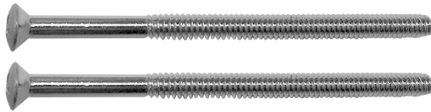

Pressure Balance Valve Replacement Faceplate Screws

Model #: A244-SCREW-

FEATURES:

- Replacement screws for JACLO pressure balance valve face plates
- Fits J-PBV/J-CSV/J-DIV-CSV/J-DIV-PBV

AVAILABLE FINISHES:

Polished Chrome (PCH)	Satin Chrome (SC)	Bronze Umber (BU)
Satin Nickel (SN)	Pewter (PEW)	Caramel Bronze (CB)
Polished Nickel (PN)	Antique Brass (AB)	Antique Copper (ACU)
Oil-Rubbed Bronze (ORB)	Polished Brass (PB)	Polished Copper (PCU)
Vintage Bronze (VB)	Satin Brass (SB)	Matte Black (MBK)
Satin Gold (SG)	Polished Gold (PG)	Black Nickel (BKN)
Bombay Gold (BG)	Jewelers Gold (JG)	Europa Bronze (EB)
White (WH)	Sedona Beige (SDB)	Tristan Brass (TB)
Unlacquered Brass (ULB)	Satin Cooper (SCU)	