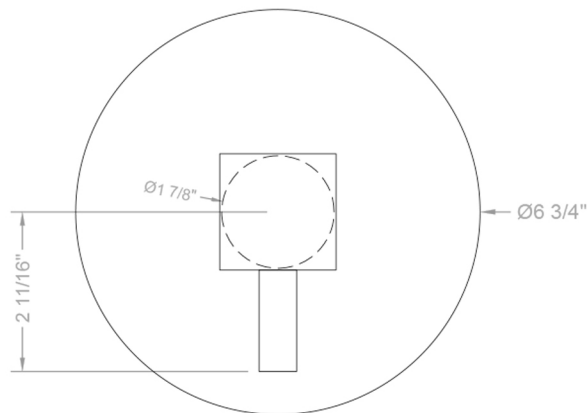

Round Plate With Square Lever Trim For Pressure Balance Valve (J-PBV)

Model #: A228-TRIM-

FEATURES:

- All brass construction
- Moving lever up and down controls the volume of water and turns water on and off
- Rotating the handle left and right controls the water temperature
- Requires rough valve J-PBV
- Lever trim is ADA compliant

AVAILABLE FINISHES:

N/A

SPECIFICATION DRAWING:

FRONT VIEW

SIDE VIEW

X Varies With Install