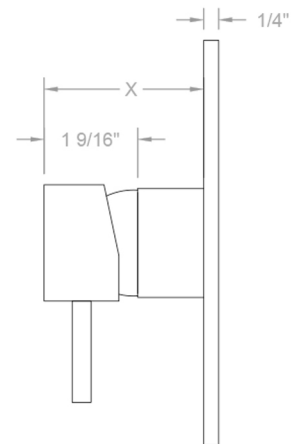

Round Plate With Square Lever Trim For Pressure Balance Valve (J-PBV)

Model #: A228-TRIM-

FEATURES:

- All brass construction
- Moving lever up and down controls the volume of water and turns water on and off
- Rotating the handle left and right controls the water temperature
- Requires rough valve J-PBV
- Lever trim is ADA compliant

AVAILABLE FINISHES:

N/A

SPECIFICATION DRAWING:

FRONT VIEW

SIDE VIEW

X Varies With Install