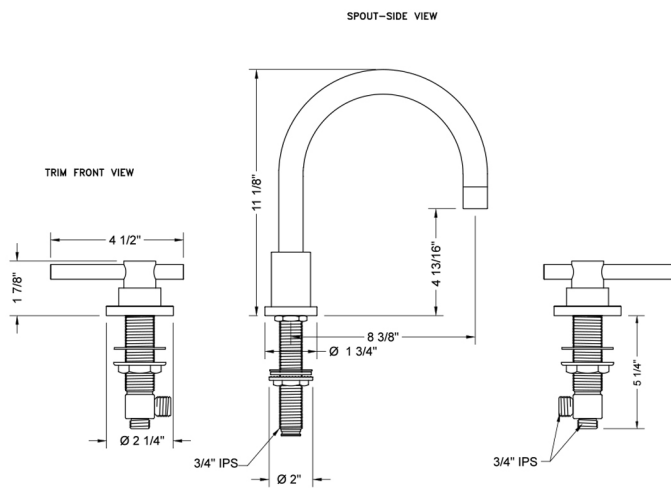

Contempo Roman Tub Set with Peg Lever Handles

Model #: 9980-T638-TRIM-

FEATURES:

- All brass roman deck mount tub set trim
- Quick connect/disconnect spout
- Swivel Spout includes full flow aerator
- Spout Hole Size Min-Max: 1 1/8" - 1 3/4"
- Valve Hole Size Min-Max: 1 1/4" - 1 3/8"
- ADA Compliant Levers
- Requires J-6912 rough in kit

SPECIFICATION DRAWING:

* SPEC SHOWN WITH ROUGH KIT
SOLD SEPARATELY

AVAILABLE HANDLES: