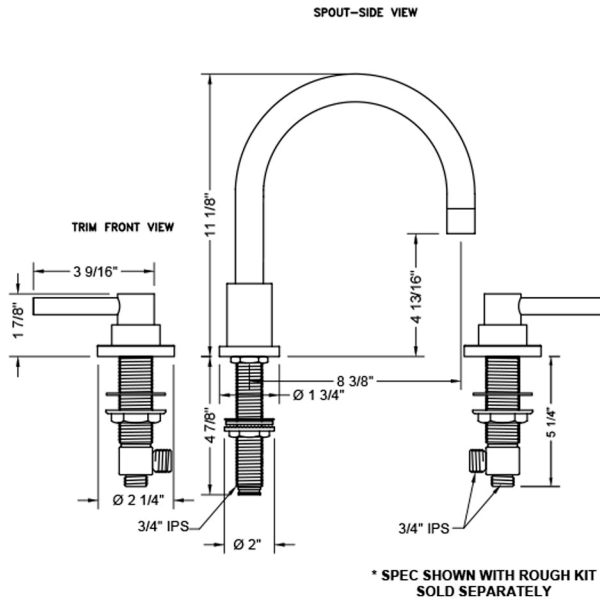

Contempo Roman Tub Set with Low Contempo Lever Handles

Model #: 9980-T632-TRIM-

FEATURES:

- All brass roman deck mount tub set trim
- Quick connect/disconnect spout
- Swivel Spout includes full flow aerator
- Spout Hole Size Min-Max: 1 1/8" - 1 3/4"
- Valve Hole Size Min-Max: 1 1/4" - 1 3/8"
- ADA Compliant Levers
- Requires J-6912 rough in kit

SPECIFICATION DRAWING:

AVAILABLE HANDLES: