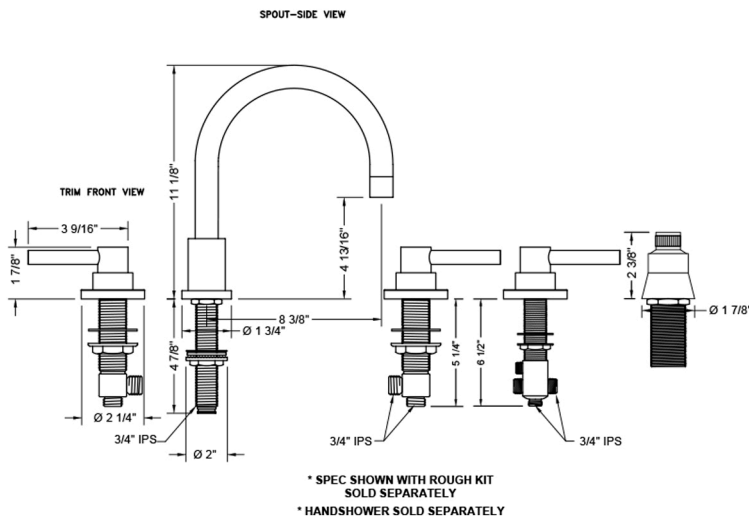

Contempo Roman Tub Set with Low Contempo Lever Handles and Straight Handshower

Model #: 9980-T632-S-TRIM-

FEATURES:

- All brass roman deck mount tub set trim
- Any handshower can be used
- Quick connect/disconnect spout
- Swivel Spout includes full flow aerator
- Includes:
 - 3060-DS hose
 - 8030 straight handshower mount
 - 8019 deck mount sleeve
- Spout Hole Size Min-Max: 1 1/8" - 1 3/4"
- Valve Hole Size Min-Max: 1 1/4" - 1 3/8"
- ADA Compliant Levers
- Requires J-6912-DIV-RGH rough in kit

SPECIFICATION DRAWING:

AVAILABLE HANDLES: