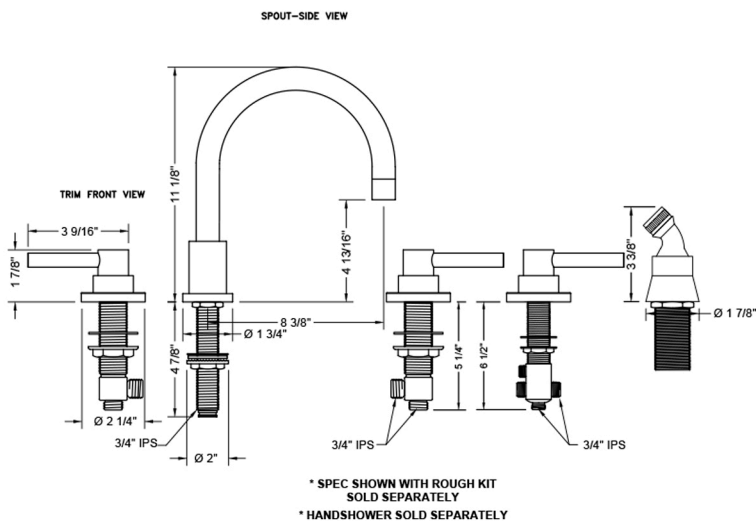

Contempo Roman Tub Set with Low Contempo Lever Handles and Angled Handshower

Model #: 9980-T632-A-TRIM-

FEATURES:

- All brass roman deck mount tub set trim
- Any handshower can be used
- Quick connect/disconnect spout
- Swivel Spout includes full flow aerator
- Includes:
 - 3060-DS hose
 - 8029 angled handshower mount
 - 8019 deck mount sleeve
- Spout Hole Size Min-Max: 1 1/8" - 1 3/4"
- Valve Hole Size Min-Max: 1 1/4" - 1 3/8"
- ADA Compliant Levers
- Requires J-6912-DIV-RGH rough in kit

SPECIFICATION DRAWING:

AVAILABLE HANDLES: