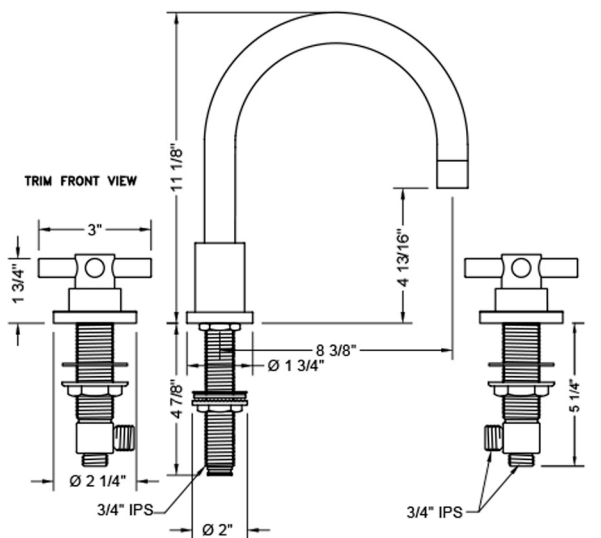

Contempo Roman Tub Set with Low Contempo Cross Handles

Model #: 9980-T630-TRIM-

FEATURES:

- All brass roman deck mount tub set trim
- Quick connect/disconnect spout
- Swivel Spout includes full flow aerator
- Spout Hole Size Min-Max: 1 1/8" - 1 3/4"
- Valve Hole Size Min-Max: 1 1/4" - 1 3/8"
- Requires J-6912 rough in kit

SPECIFICATION DRAWING:

* SPEC SHOWN WITH ROUGH KIT
SOLD SEPARATELY

AVAILABLE HANDLES: