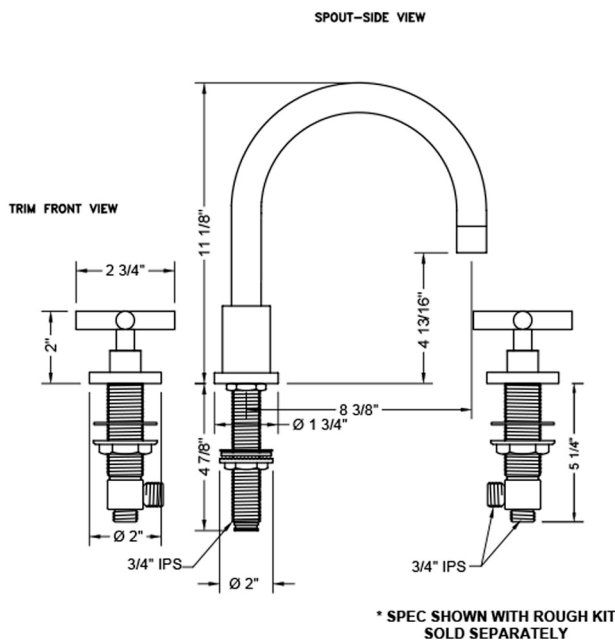

Contempo Roman Tub Set with Slim Cross Handles

Model #: 9980-T462-TRIM-

FEATURES:

- All brass roman deck mount tub set trim
- Quick connect/disconnect spout
- Swivel Spout includes full flow aerator
- Spout Hole Size Min-Max: 1 1/8" - 1 3/4"
- Valve Hole Size Min-Max: 1 1/4" - 1 3/8"
- Requires J-6912 rough in kit

SPECIFICATION DRAWING:

AVAILABLE HANDLES: