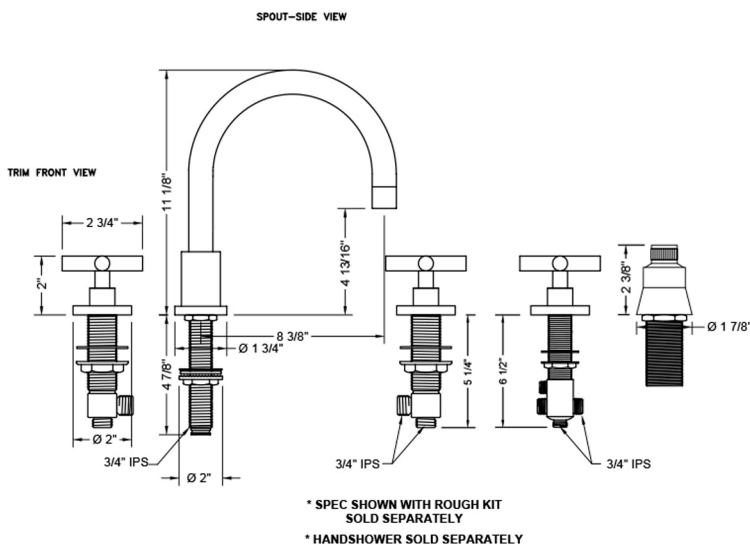

# Contempo Roman Tub Set with Slim Cross Handles and Straight Handshower Holder

**Model #: 9980-T462-S-TRIM-**

## FEATURES:

- All brass roman deck mount tub set trim
- Any handshower can be used
- Quick connect/disconnect spout
- Swivel Spout includes full flow aerator
- Includes:
  - 3060-DS hose
  - 8030 straight handshower mount
  - 8019 deck mount sleeve
- Spout Hole Size Min-Max: 1 1/8" - 1 3/4"
- Valve Hole Size Min-Max: 1 1/4" - 1 3/8"
- Requires J-6912-DIV-RGH rough in kit

## SPECIFICATION DRAWING: